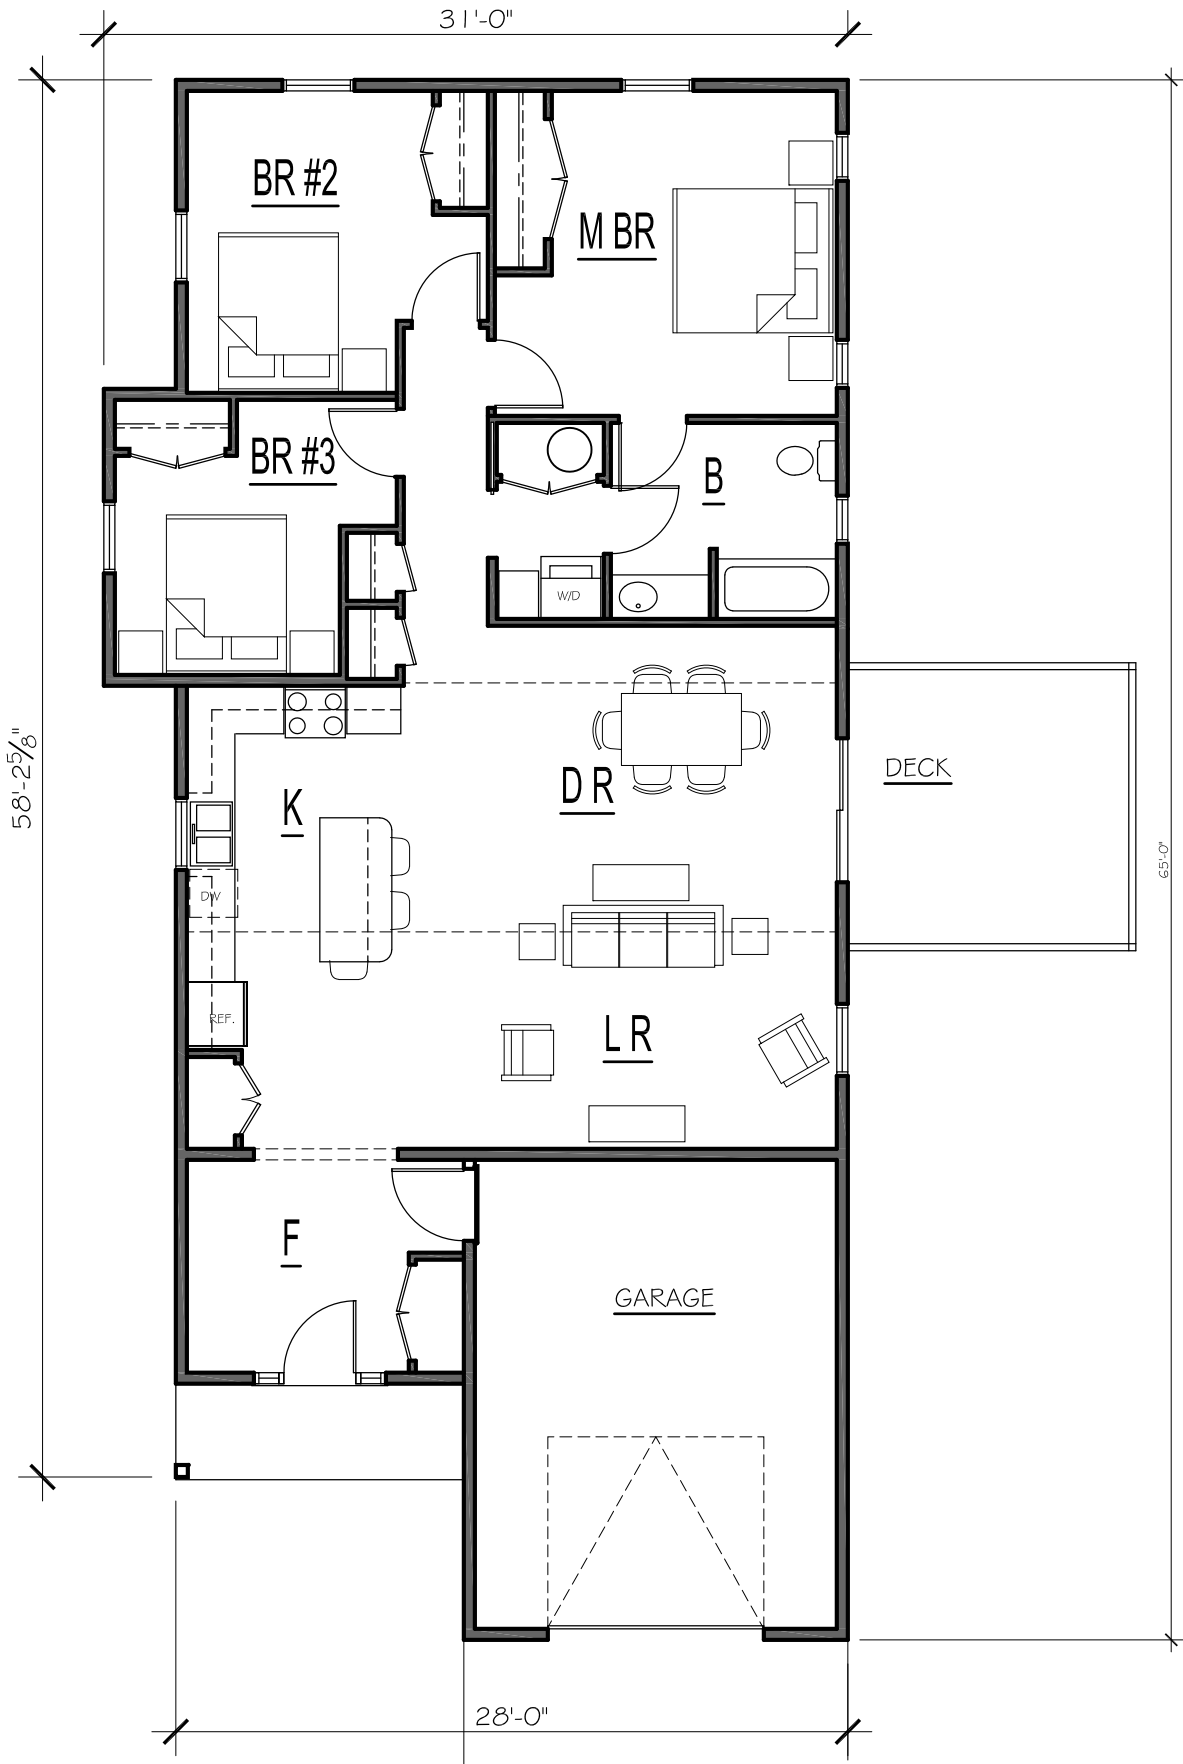

3 BEDROOM -RANCH

CURTIS CORNER COMMONS

A FIRST FLOOR PLAN

SCALE: 1/8" = 1'-0"

2021-04-05

3 BR - 1 STORY 1ST - 1414 sf

A FRONT ELEVATION -3 BR, 1 STORY
1/8" = 1'-0"