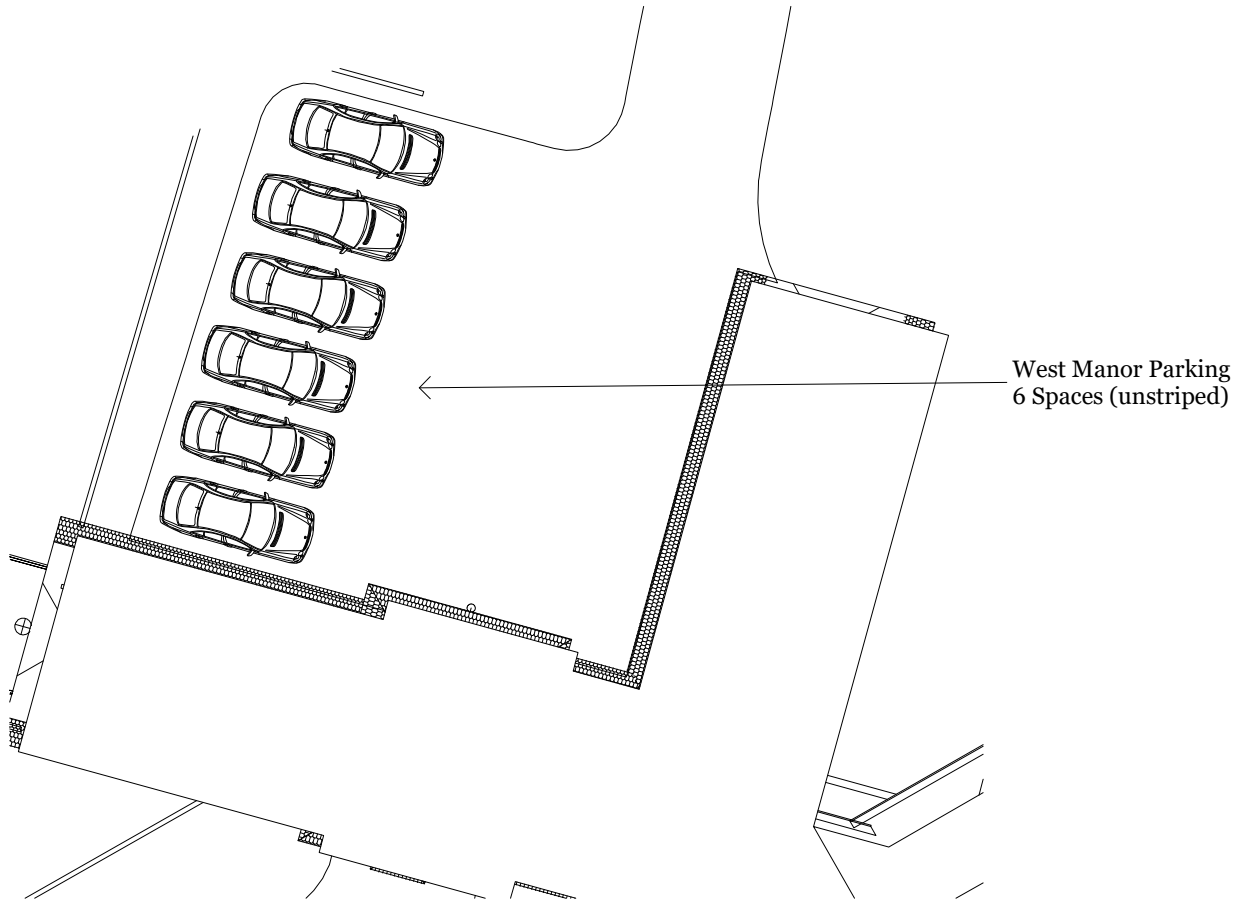

Shepherd's Run
4780 Tower Hill Road
South Kingstown, RI 02879
Tel: 415.717.9702

OWNER
Shepherds Run, LLC.
4780 Tower Hill Road
South Kingstown, RI, 06378

PROJECT
Shepherd's Run

SCALE
1" = 20'

SHEET DESCRIPTION
West Manor Parking