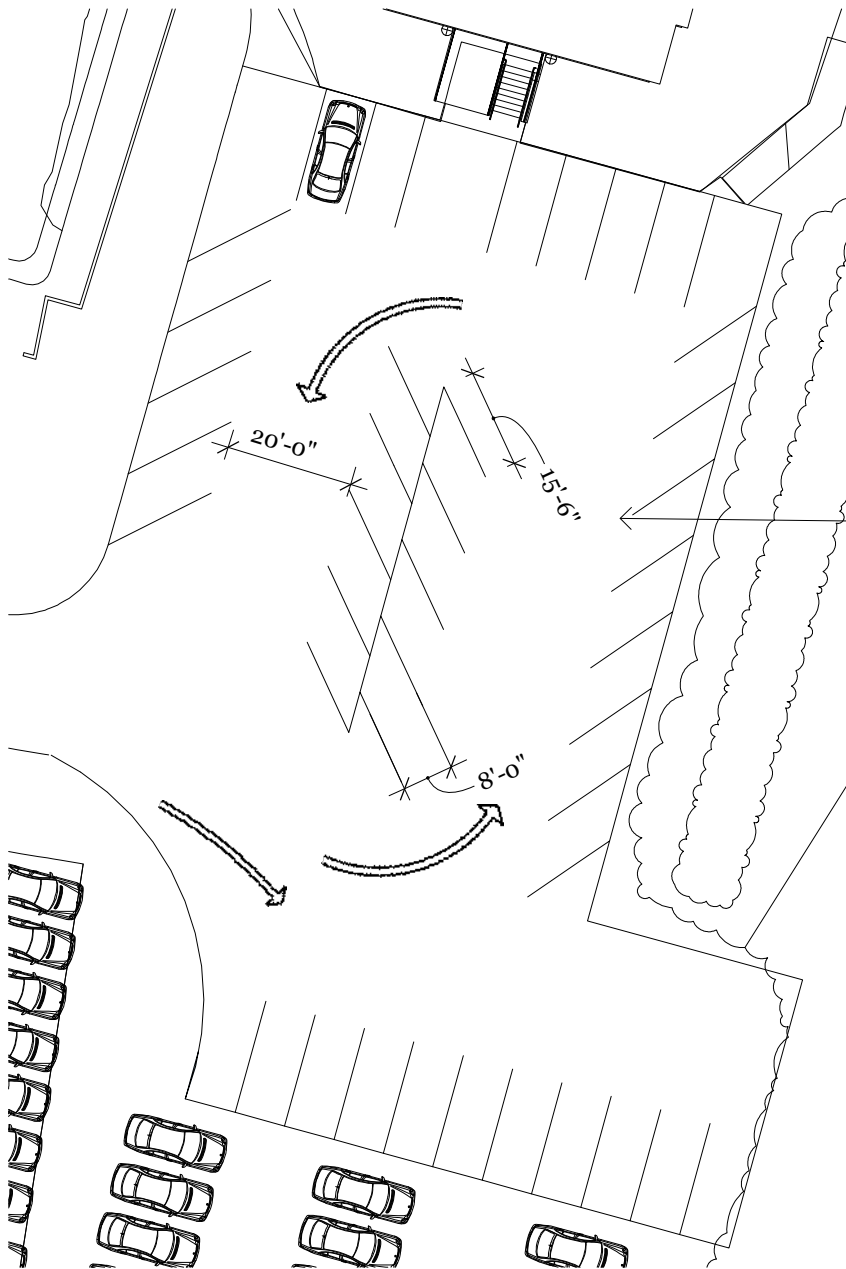

Shepherd's Run
4780 Tower Hill Road
South Kingstown, RI 02879
Tel: 415.717.9702

South/Accessible Parking
36 Spaces (striped)

OWNER
Shepherds Run, LLC.
4780 Tower Hill Road
South Kingstown, RI, 06378

PROJECT
Shepherd's Run

SCALE
1" = 30'

SHEET DESCRIPTION
South Parking Lot