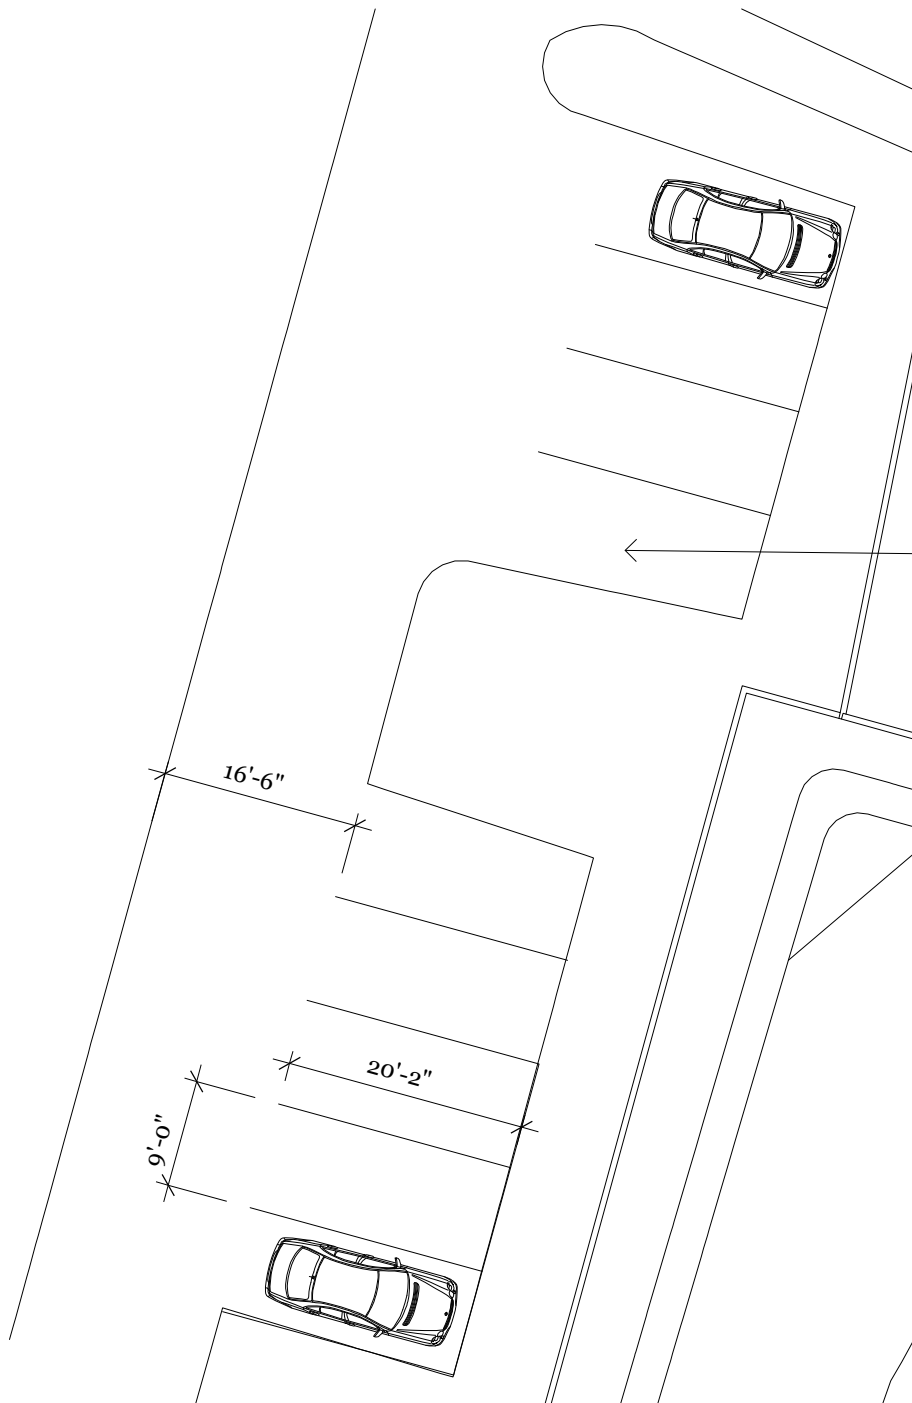

Shepherd's Run
4780 Tower Hill Road
South Kingstown, RI 02879
Tel: 415.717.9702

Short Term/Valet/Accessible Parking
9 Spaces (striped)

OWNER
Shepherds Run, LLC.
4780 Tower Hill Road
South Kingstown, RI, 06378

PROJECT
Shepherd's Run

SCALE
1/16" = 1'

SHEET DESCRIPTION
Short Term/Valet Parking