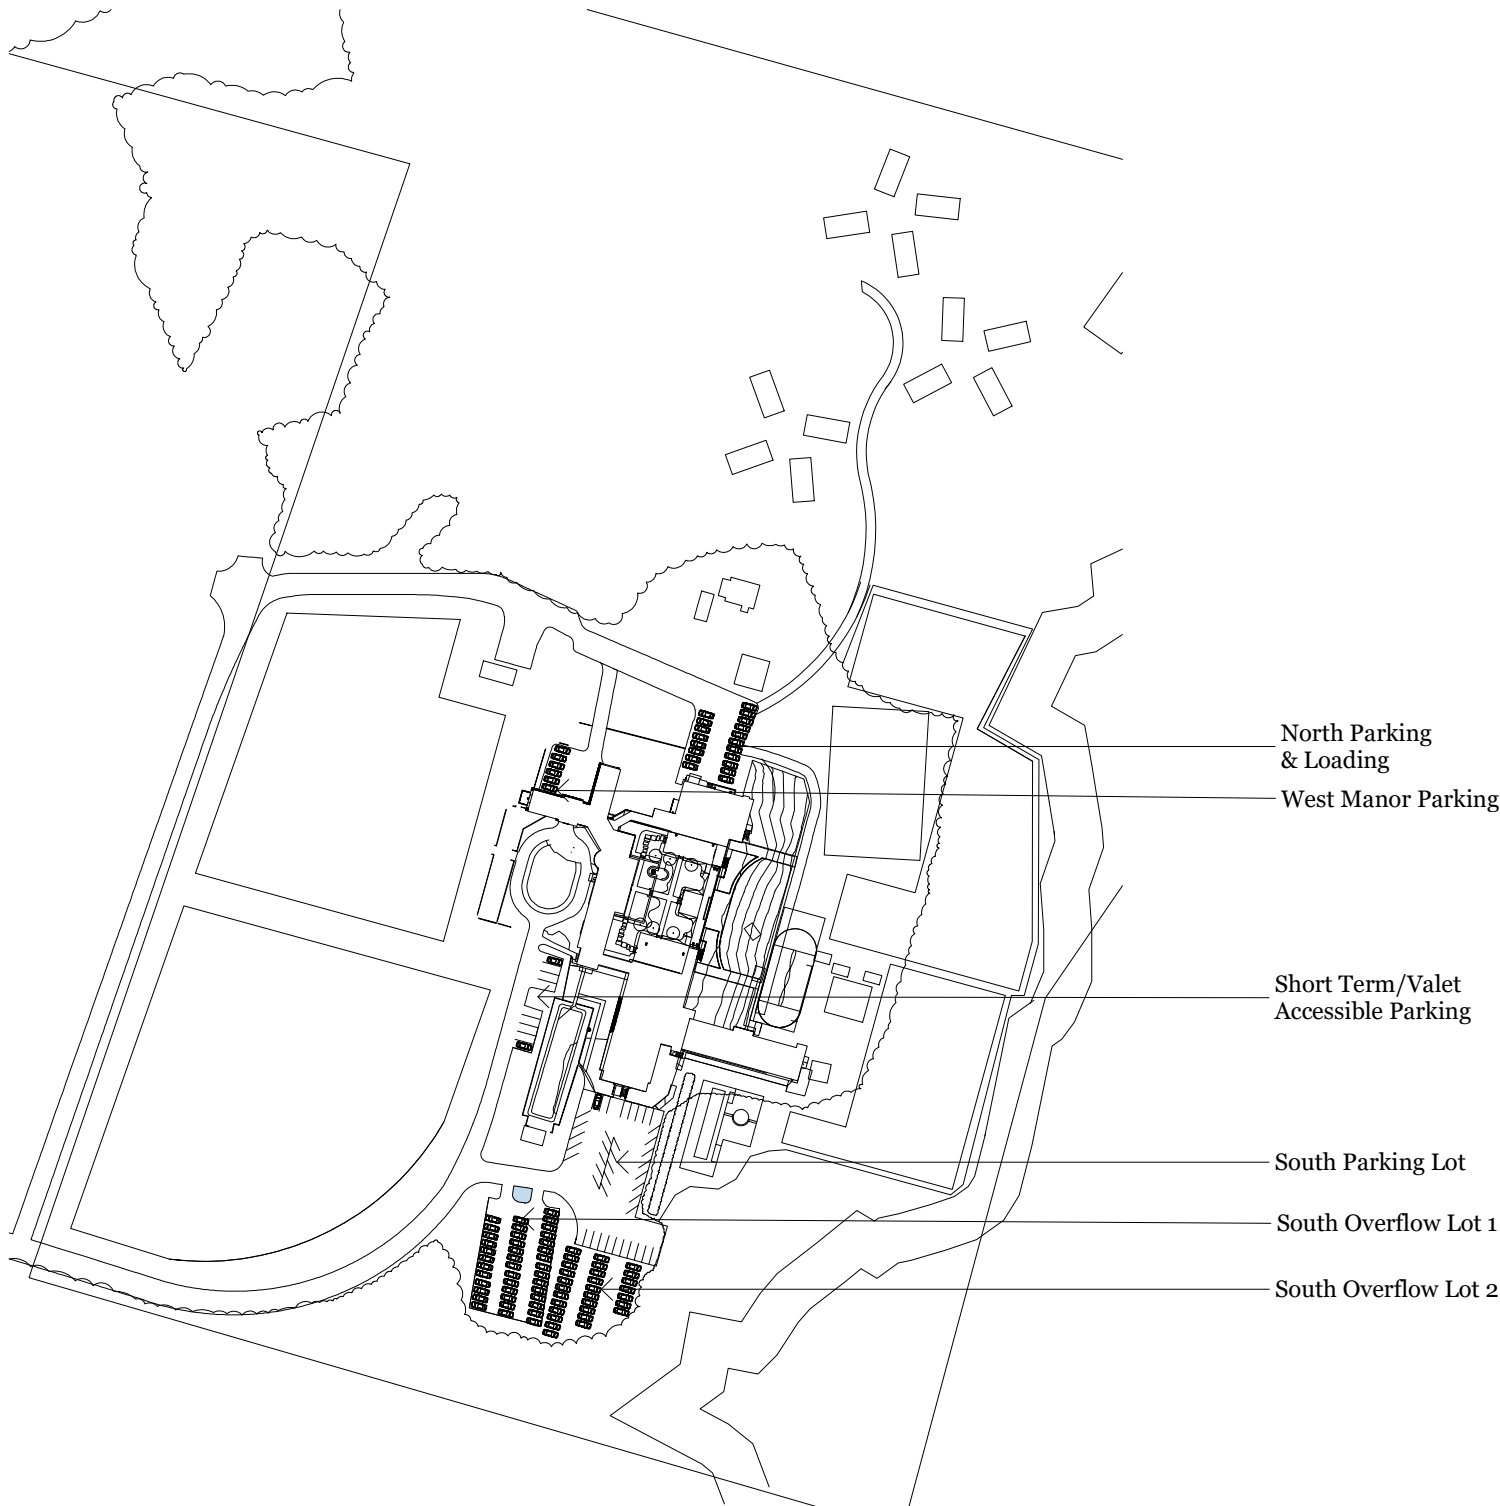

**Shepherd's Run**  
4780 Tower Hill Road  
South Kingstown, RI 02879  
Tel: 415.717.9702

North Parking  
& Loading  
West Manor Parking

Short Term/Valet  
Accessible Parking

South Parking Lot

South Overflow Lot 1

South Overflow Lot 2

---

**OWNER**  
Shepherds Run, LLC.  
4780 Tower Hill Road  
South Kingstown, RI, 06378

**PROJECT**  
Shepherd's Run

---

**SCALE**  
1" = 200'

**SHEET DESCRIPTION**  
Parking Key Plan

**Shepherd's Run**  
4780 Tower Hill Road  
South Kingstown, RI 02879  
Tel: 415.717.9702

---

Short Term/Valet/Accessible Parking  
9 Spaces (striped)

---

**OWNER**  
Shepherds Run, LLC.  
4780 Tower Hill Road  
South Kingstown, RI, 06378

---

**PROJECT**  
Shepherd's Run

---

**SCALE**  
1/16" = 1'

**PROJECT**  
Shepherd's Run

---

**SCALE**  
1" = 30'

**SHEET DESCRIPTION**  
South Parking Lot

**Shepherd's Run**  
4780 Tower Hill Road  
South Kingstown, RI 02879  
Tel: 415.717.9702

---

South Attendant Overflow  
Lot 1 - 40 Spaces (unstriped)