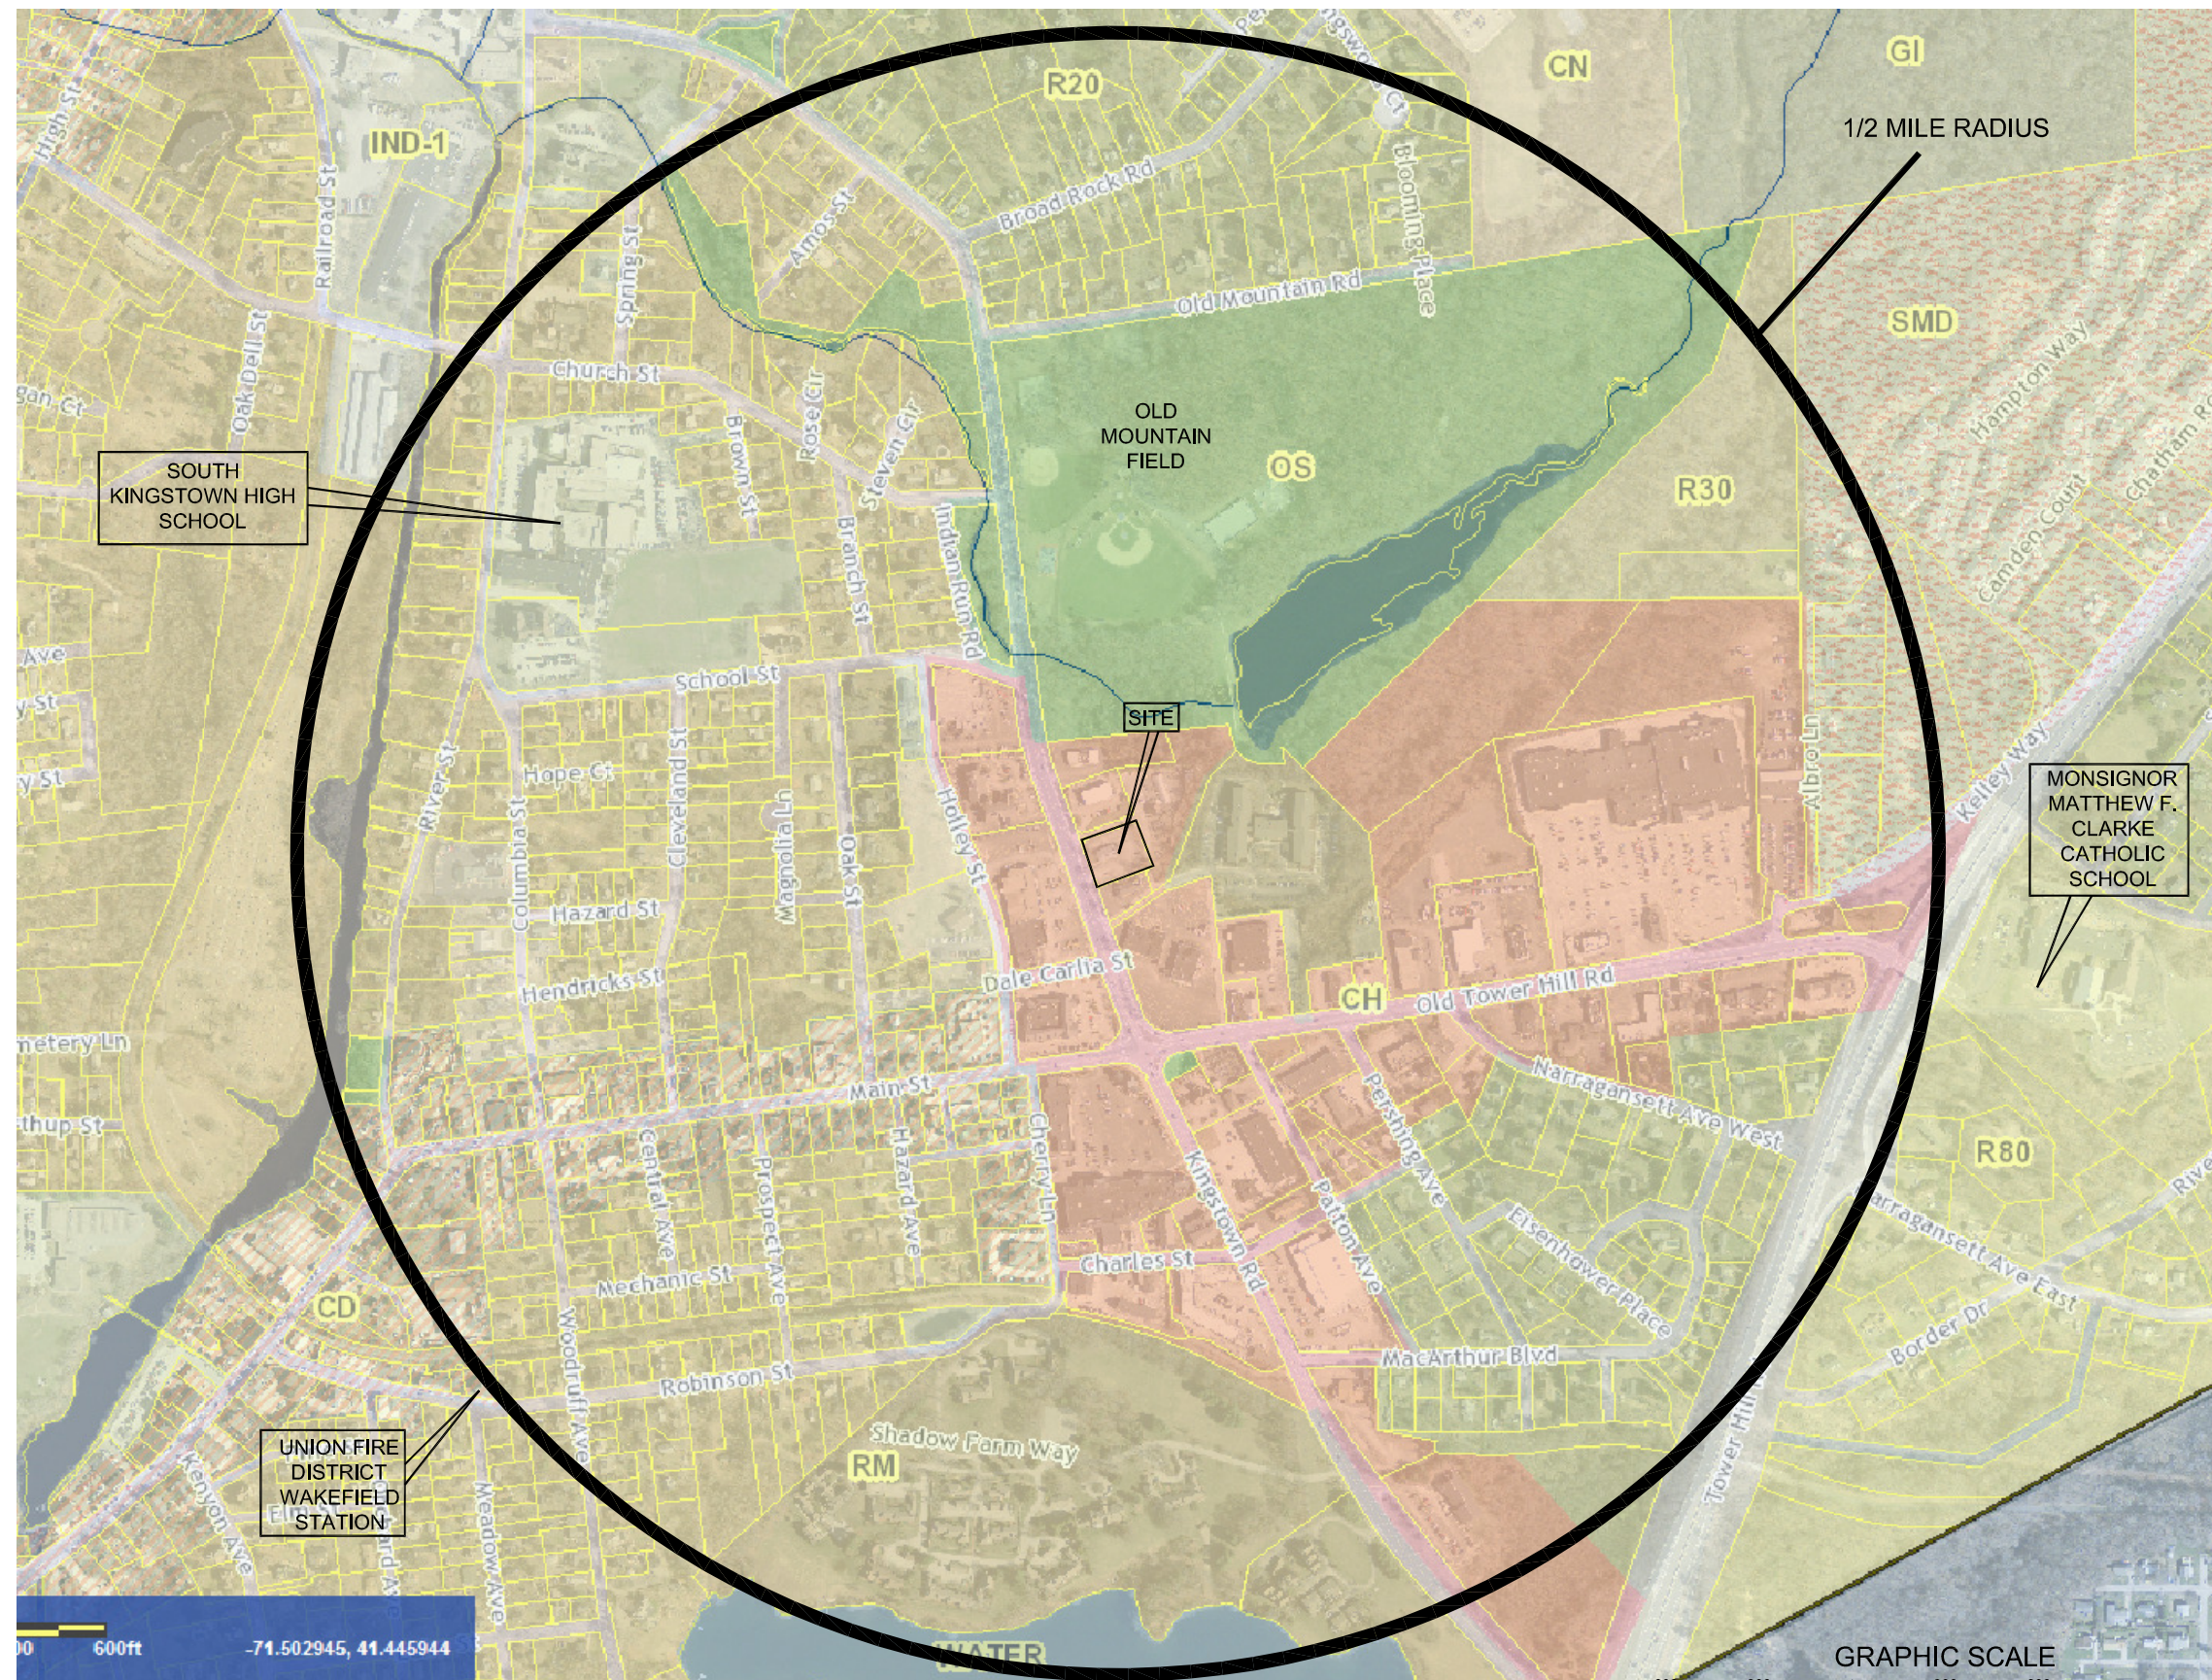

Drawn by:	JJR	Checked by:	GES
Scale:	1"=600'	Date:	03NOV23

**A.P. 57-1 LOT 92**  
 703 KINGSTOWN RD  
 SOUTH KINGSTOWN  
 RHODE ISLAND

Issued for:  
**PRE-APPLICATION**

Drawing Title:  
**VICINITY MAP**

Drawing Number:  
**C-3**

Project Number:  
**20078.0**