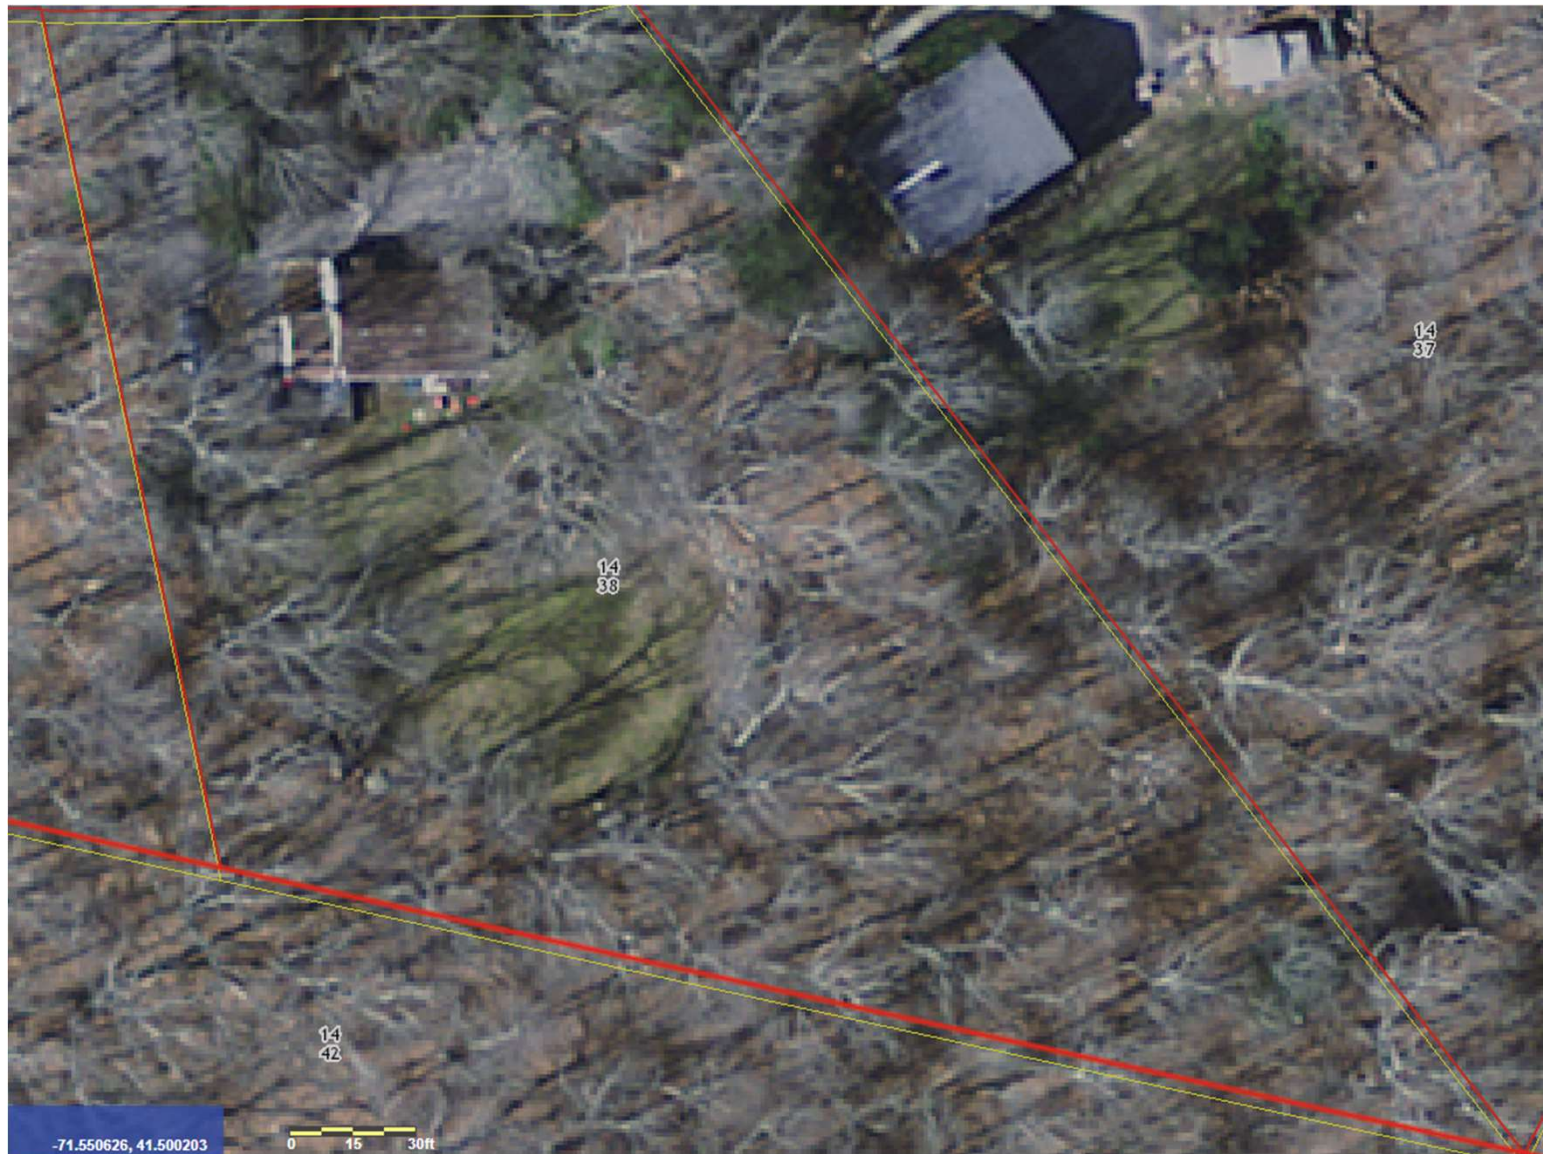

128 Estelle Drive

Parcel Boundaries as of 07/01/2023  
 Ownership Information as of 08/31/2023

| Search Results |                            | Selection Results              |  |
|----------------|----------------------------|--------------------------------|--|
| Clear          | Zoom to selection          | Export                         |  |
| Parcel ID ▲    | Address ▲                  | Owner ▲                        |  |
| 9-9            | 161 ESTELLE DRIVE          | BYRD, A PAUL AND LUCILLE G     |  |
| 9-10           | 121 ESTELLE DRIVE          | MCLEAVEY, DENNIS W ET UX       |  |
| 14-37          | 116 ESTELLE DRIVE          | HUDOCK REVOCABLE LIVING TR     |  |
| 14-40          | 150 ESTELLE DRIVE          | PETRONE FRANCO S 2017          |  |
| 14-35          | 116 HUNDRED ACRE POND ROAD | DELMONICO SARA A               |  |
| 14-39          | 138 ESTELLE DRIVE          | ERON, SARAH E                  |  |
| 14-38          | 128 ESTELLE DRIVE          | HANSON JEFFREY SCOTT           |  |
| 14-42          | 62 HUNDRED ACRE POND ROAD  | CARTIER MICHAEL &              |  |
| 14-36          | 96 HUNDRED ACRE POND ROAD  | MALCOLM, A RUSSELL ETUX MARY J |  |
| 14-43          | 60 HUNDRED ACRE POND ROAD  | CARTIER MICHAEL G &            |  |

14  
37

14  
38

14  
42

-71.550626, 41.500203

0 15 30ft