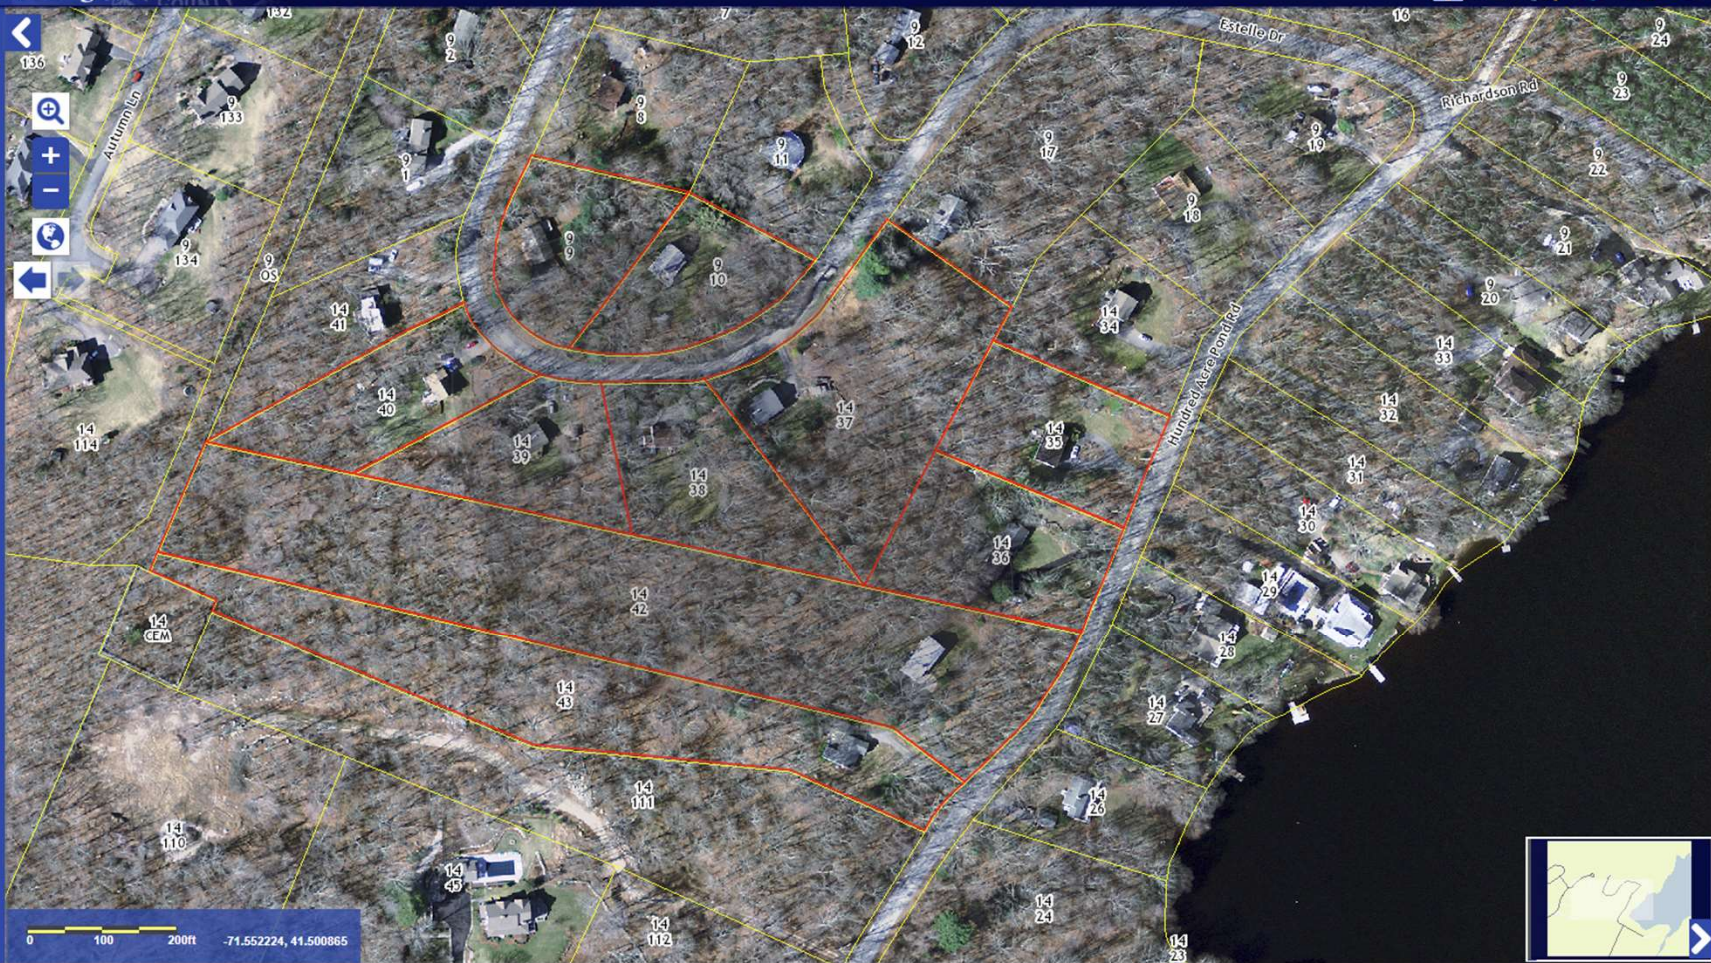

128 Estelle Drive

Parcel Boundaries as of 07/01/2023  
 Ownership Information as of 08/31/2023

| Search Results |                            | Selection Results              |  |
|----------------|----------------------------|--------------------------------|--|
| Clear          | Zoom to selection          | Export                         |  |
| Parcel ID ▲    | Address ▲                  | Owner ▲                        |  |
| 9-9            | 161 ESTELLE DRIVE          | BYRD, A PAUL AND LUCILLE G     |  |
| 9-10           | 121 ESTELLE DRIVE          | MCLEAVEY, DENNIS W ET UX       |  |
| 14-37          | 116 ESTELLE DRIVE          | HUDOCK REVOCABLE LIVING TR     |  |
| 14-40          | 150 ESTELLE DRIVE          | PETRONE FRANCO S 2017          |  |
| 14-35          | 116 HUNDRED ACRE POND ROAD | DELMONICO SARA A               |  |
| 14-39          | 138 ESTELLE DRIVE          | ERON, SARAH E                  |  |
| 14-38          | 128 ESTELLE DRIVE          | HANSON JEFFREY SCOTT           |  |
| 14-42          | 62 HUNDRED ACRE POND ROAD  | CARTIER MICHAEL &              |  |
| 14-36          | 96 HUNDRED ACRE POND ROAD  | MALCOLM, A RUSSELL ETUX MARY J |  |
| 14-43          | 60 HUNDRED ACRE POND ROAD  | CARTIER MICHAEL G &            |  |

14  
37

14  
38

14  
42

-71.550626, 41.500203

0 15 30ft