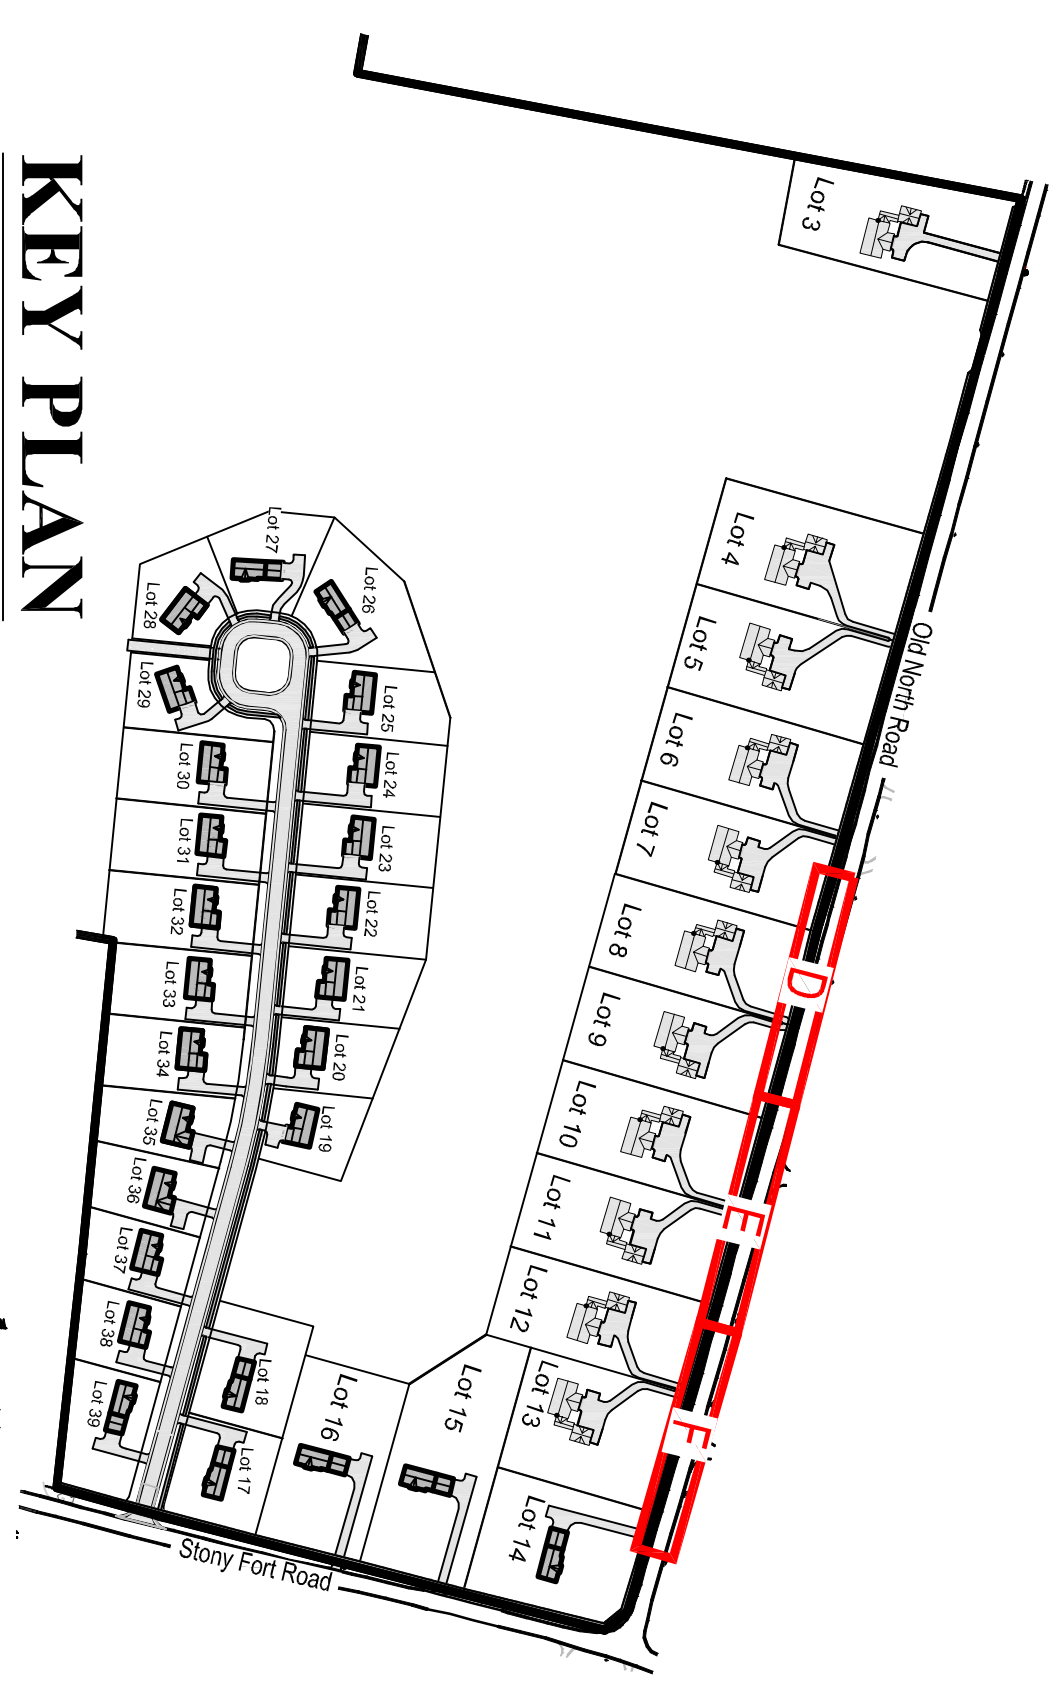

SHEET INDEX

NUMBER	TITLE	ISSUED FOR PERMITTING	REVISIONS
1	COVER SHEET	12-22-2022	
2	OVERALL SITE PLAN	12-22-2022	
3	PLANTING PLANS A, B & C	12-22-2022	
4	PLANTING PLANS D, E & F	12-22-2022	
5	PLANTING PLANS G	12-22-2022	
6	PLANTING PLANS H & I	12-22-2022	
7	PLANTING PLAN J	12-22-2022	
	LANDSCAPE NOTES & DETAILS	12-22-2022	

KEY PLAN
NTS

PLANT SCHEDULE - SHEET 3

TREES	QTY	BOTANICAL NAME	COMMON NAME	SIZE
AG	4	ACER RUBRUM 'OCTOBER GLORY™'	OCTOBER GLORY MAPLE	1.5-2' CAL.
BN	3	BETULA NIGRA	RIVER BIRCH WILT-TRUNK	1.5-2' CAL.
IE	6	JUNIPERUS VIRGINIANA	EASTERN RED CEDAR	6-8' HT.
LS	2	LIQUIDAMBAR STRYCKIFOLIA 'KOTUIDILOBA'	FRUITLESS SWEET GUM	1.5-2' CAL.
SHRUBS	QTY	BOTANICAL NAME	COMMON NAME	SIZE
CS3	36	CLETHRA ALNIFOLIA 'SIXTEEN CANDLES'	SWEETSWEET CLETHRA	18-24" HT.
CS9	21	COMPTONIA PEREGRINA	SWEET FERNS	1' GAL.
KS	12	KALMIA LATIFOLIA 'SARAH'	SARAH MOUNTAIN LAUREL	18-24" HT.
L6	4	LEUCOTHOE FONTANESIANA 'GIRARD'S RAINBOW'	GIRARD'S RAINBOW LEUCOTHOE	18-24" HT.
MP	3	MOSELLA PENNSYLVANICA	NORTHERN BAYBERRY	18-24" HT.
PX	28	PIERIS X BROWNER'S BEAUTY™	BROWNER'S BEAUTY HYBRID PIERIS	18-24" HT.
RV2	10	RHOCHODENDRON MAXIMUM	ROSE BAY	24-30" HT.
VA	11	VIBURNUM DENTATUM 'AUTUMN JAZZ'	ARROWWOOD VIBURNUM	18-24" HT.
ANNUALS/PERENNIALS	QTY	BOTANICAL NAME	COMMON NAME	SIZE
DP	59	DENNSTAEDTIA PUNCTILOBLA	HAY-SCENTED FERN	1' GAL.